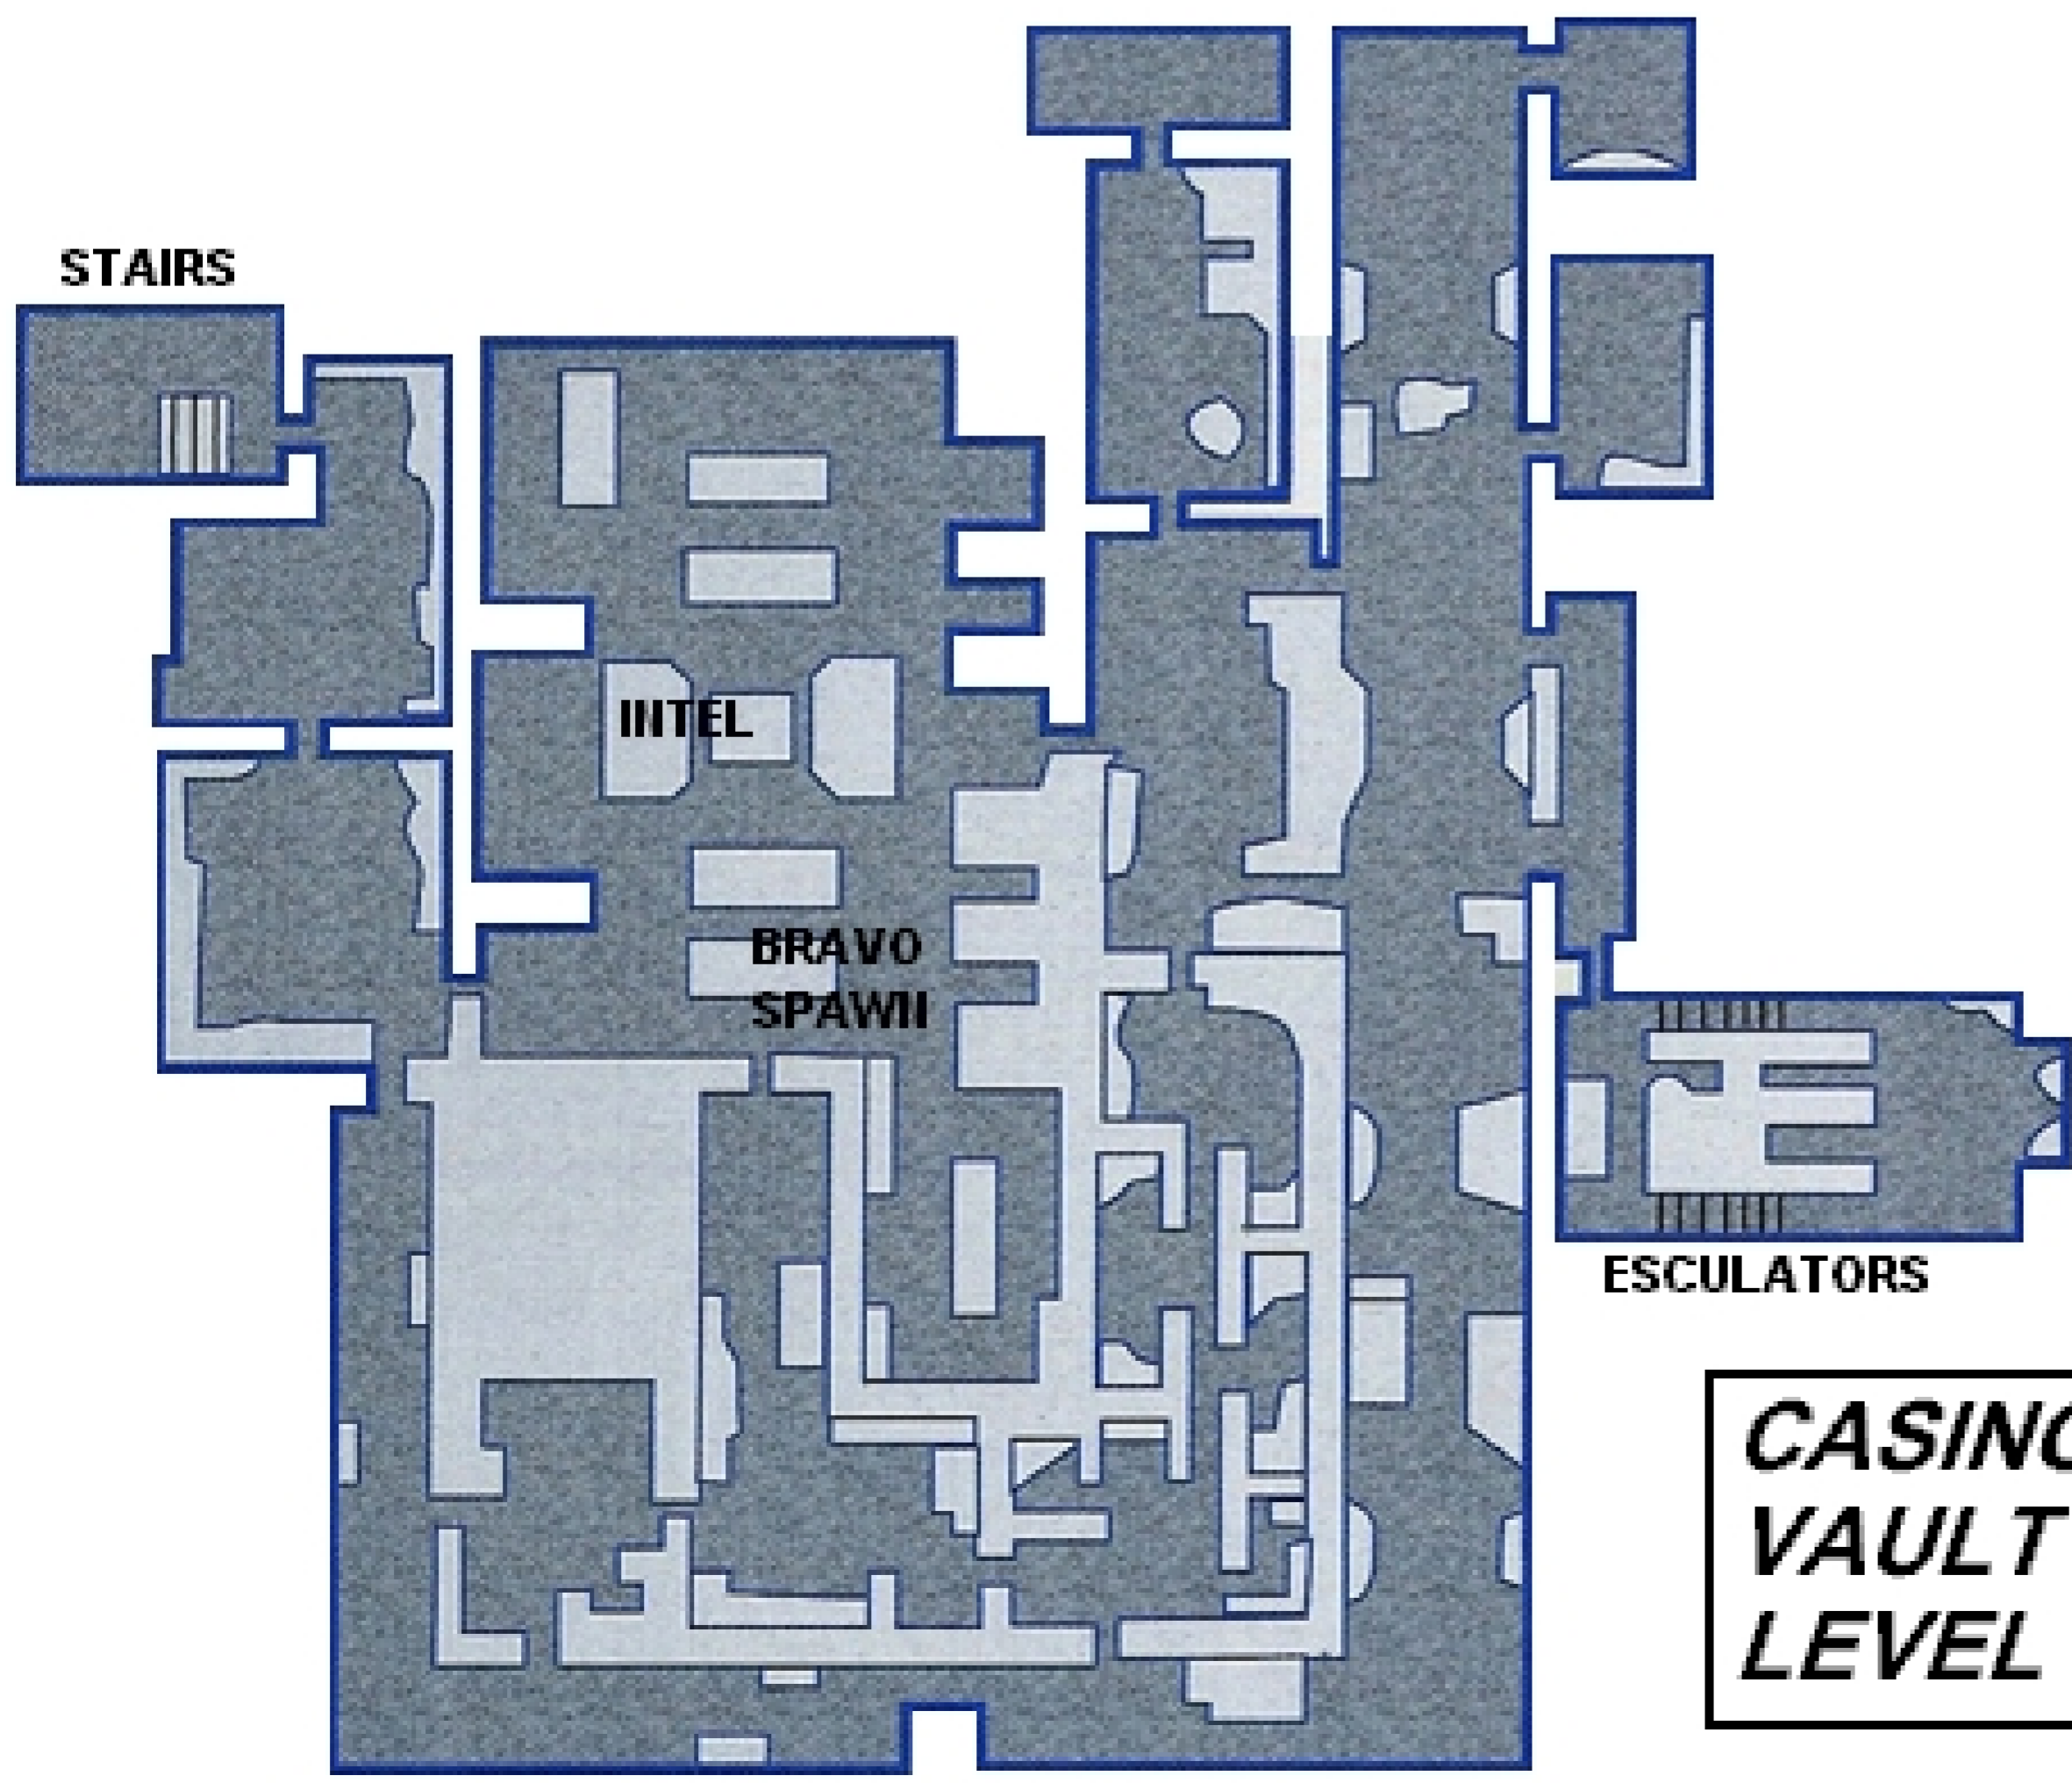

CALYPSO CASINO

CASINO FLOOR LEVEL 2

CASINO ROOF LEVEL 3

CASINO VAULT LEVEL 1

Calypso Casino

Since its opening last year, the Calypso Casino is the gambling casino of choice in the city of Las Vegas. The complex cost an estimated \$4 billion to build and furnish, making it the most expensive casino ever built in the city.

CASINO BASEMENT OFFICES

CASINO FLOOR

MAP TIPS

- Shoot through the skylight on the rooftop to pick off opponents on the casino floor. But don't fast rope through the skylight unless you're certain the floor below is clear of threats. At the very least, deploy smoke before sliding down. The rappel points on the north side of the roof or the stairwells are much safer.
- While in cover mode, use the third-person view to peer out the windows in the basement offices to stealthily monitor the movements of enemies.

CASINO ROOFTOP