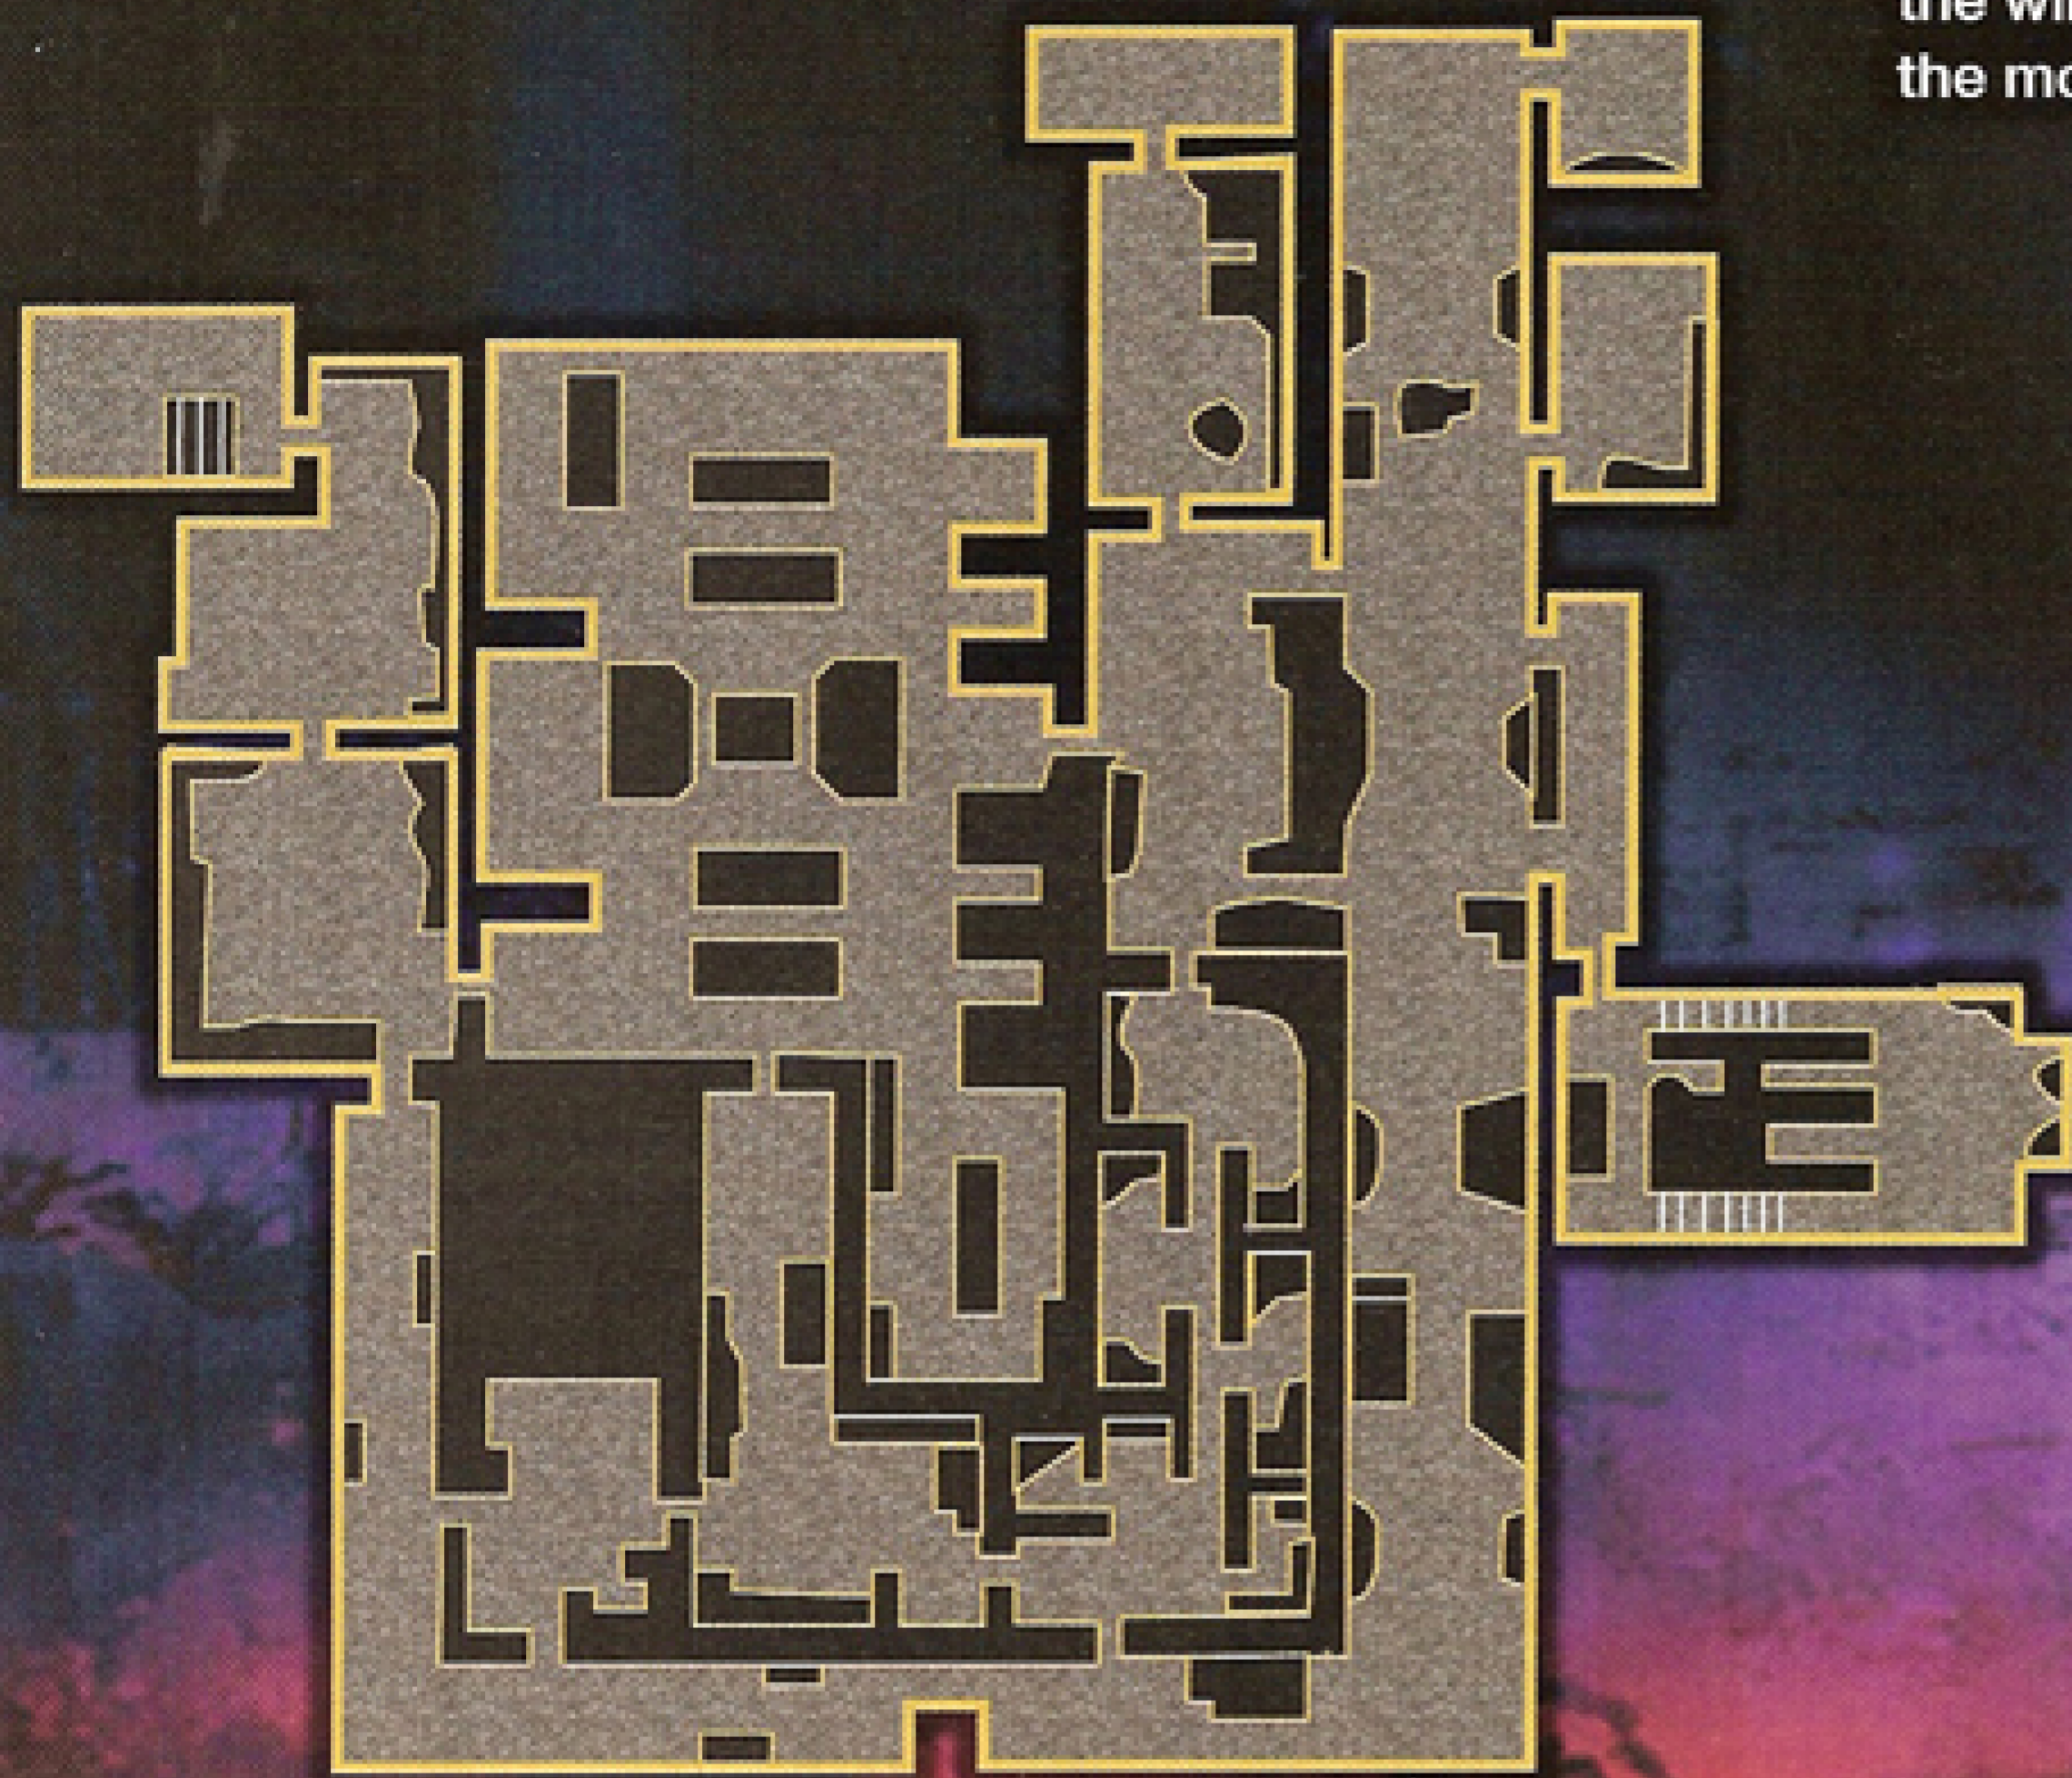

CALYPSO CASINO

CASINO FLOOR LEVEL 2

CASINO ROOF LEVEL 3

CASINO VAULT LEVEL 1

Calypso Casino

Since its opening last year, the Calypso Casino is the gambling casino of choice in the city of Las Vegas. The complex cost an estimated \$4 billion to build and furnish, making it the most expensive casino ever built in the city.

CASINO BASEMENT OFFICES

CASINO FLOOR

MAP TIPS

- Shoot through the skylight on the rooftop to pick off opponents on the casino floor. But don't fast rope through the skylight unless you're certain the floor below is clear of threats. At the very least, deploy smoke before sliding down. The rappel points on the north side of the roof or the stairwells are much safer.
- While in cover mode, use the third-person view to peer out the windows in the basement offices to stealthily monitor the movements of enemies.

CASINO ROOFTOP