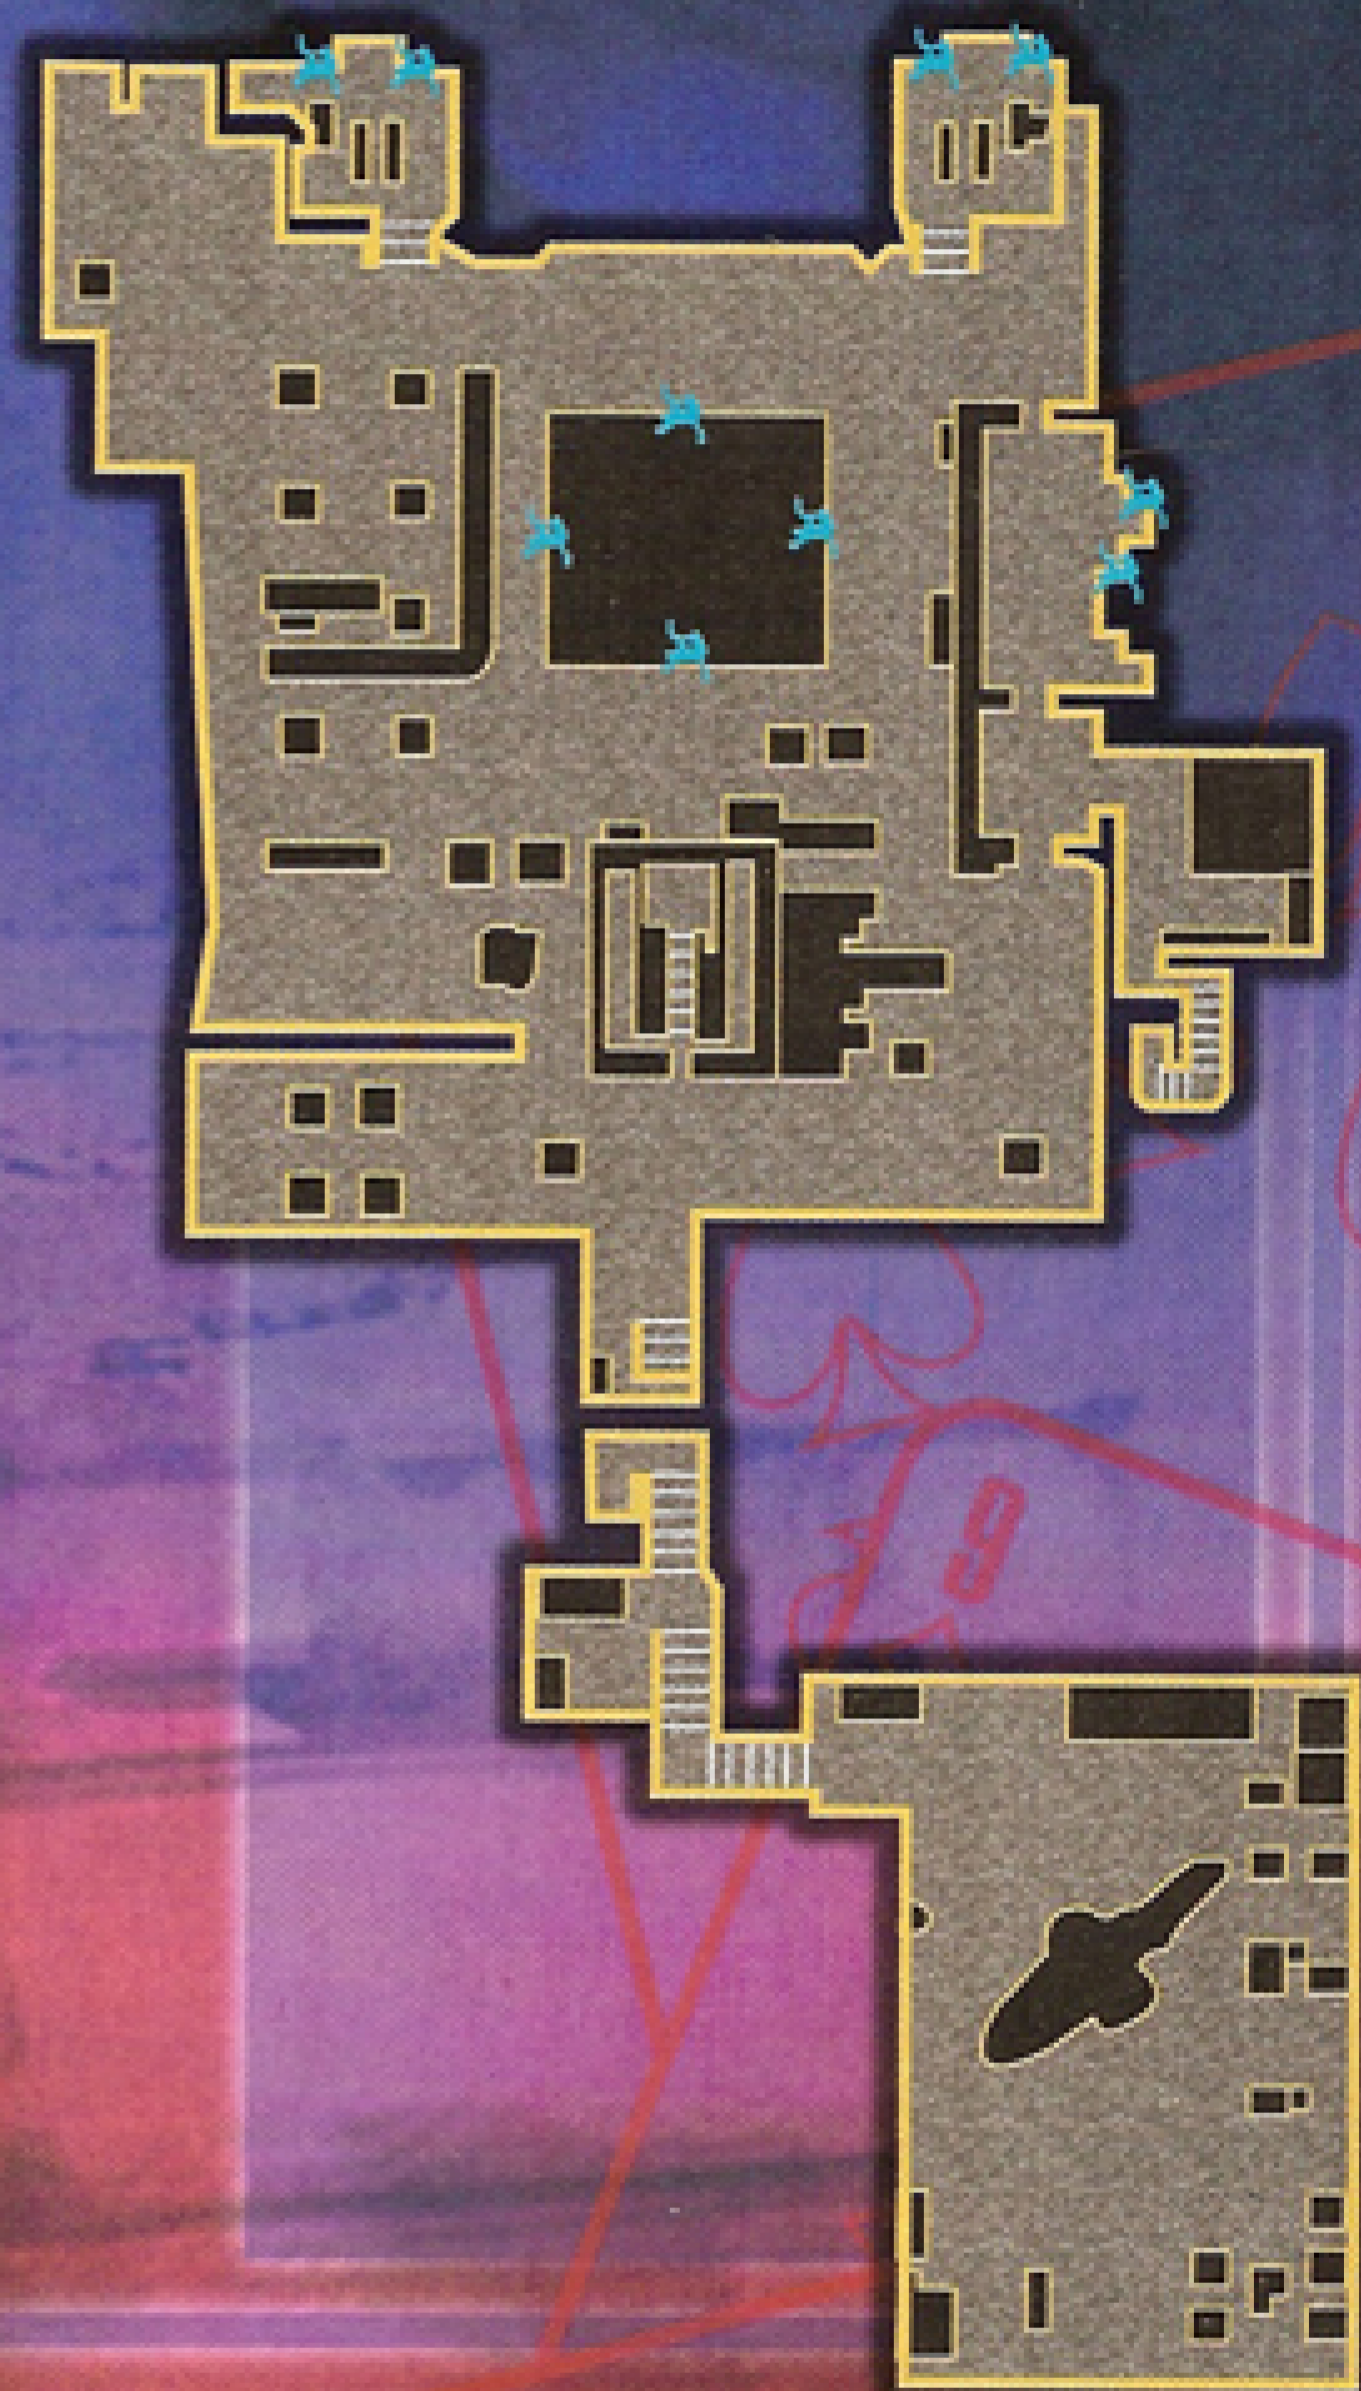

CALYPSO CASINO

CASINO FLOOR LEVEL 2

CASINO ROOF LEVEL 3

CASINO VAULT LEVEL 1

Calypso Casino

Since its opening last year, the Calypso Casino is the gambling casino of choice in the city of Las Vegas. The complex cost an estimated \$4 billion to build and furnish, making it the most expensive casino ever built in the city.

CASINO BASEMENT OFFICES

CASINO FLOOR

MAP TIPS

- Shoot through the skylight on the rooftop to pick off opponents on the casino floor. But don't fast rope through the skylight unless you're certain the floor below is clear of threats. At the very least, deploy smoke before sliding down. The rappel points on the north side of the roof or the stairwells are much safer.
- While in cover mode, use the third-person view to peer out the windows in the basement offices to stealthily monitor the movements of enemies.

CASINO ROOFTOP