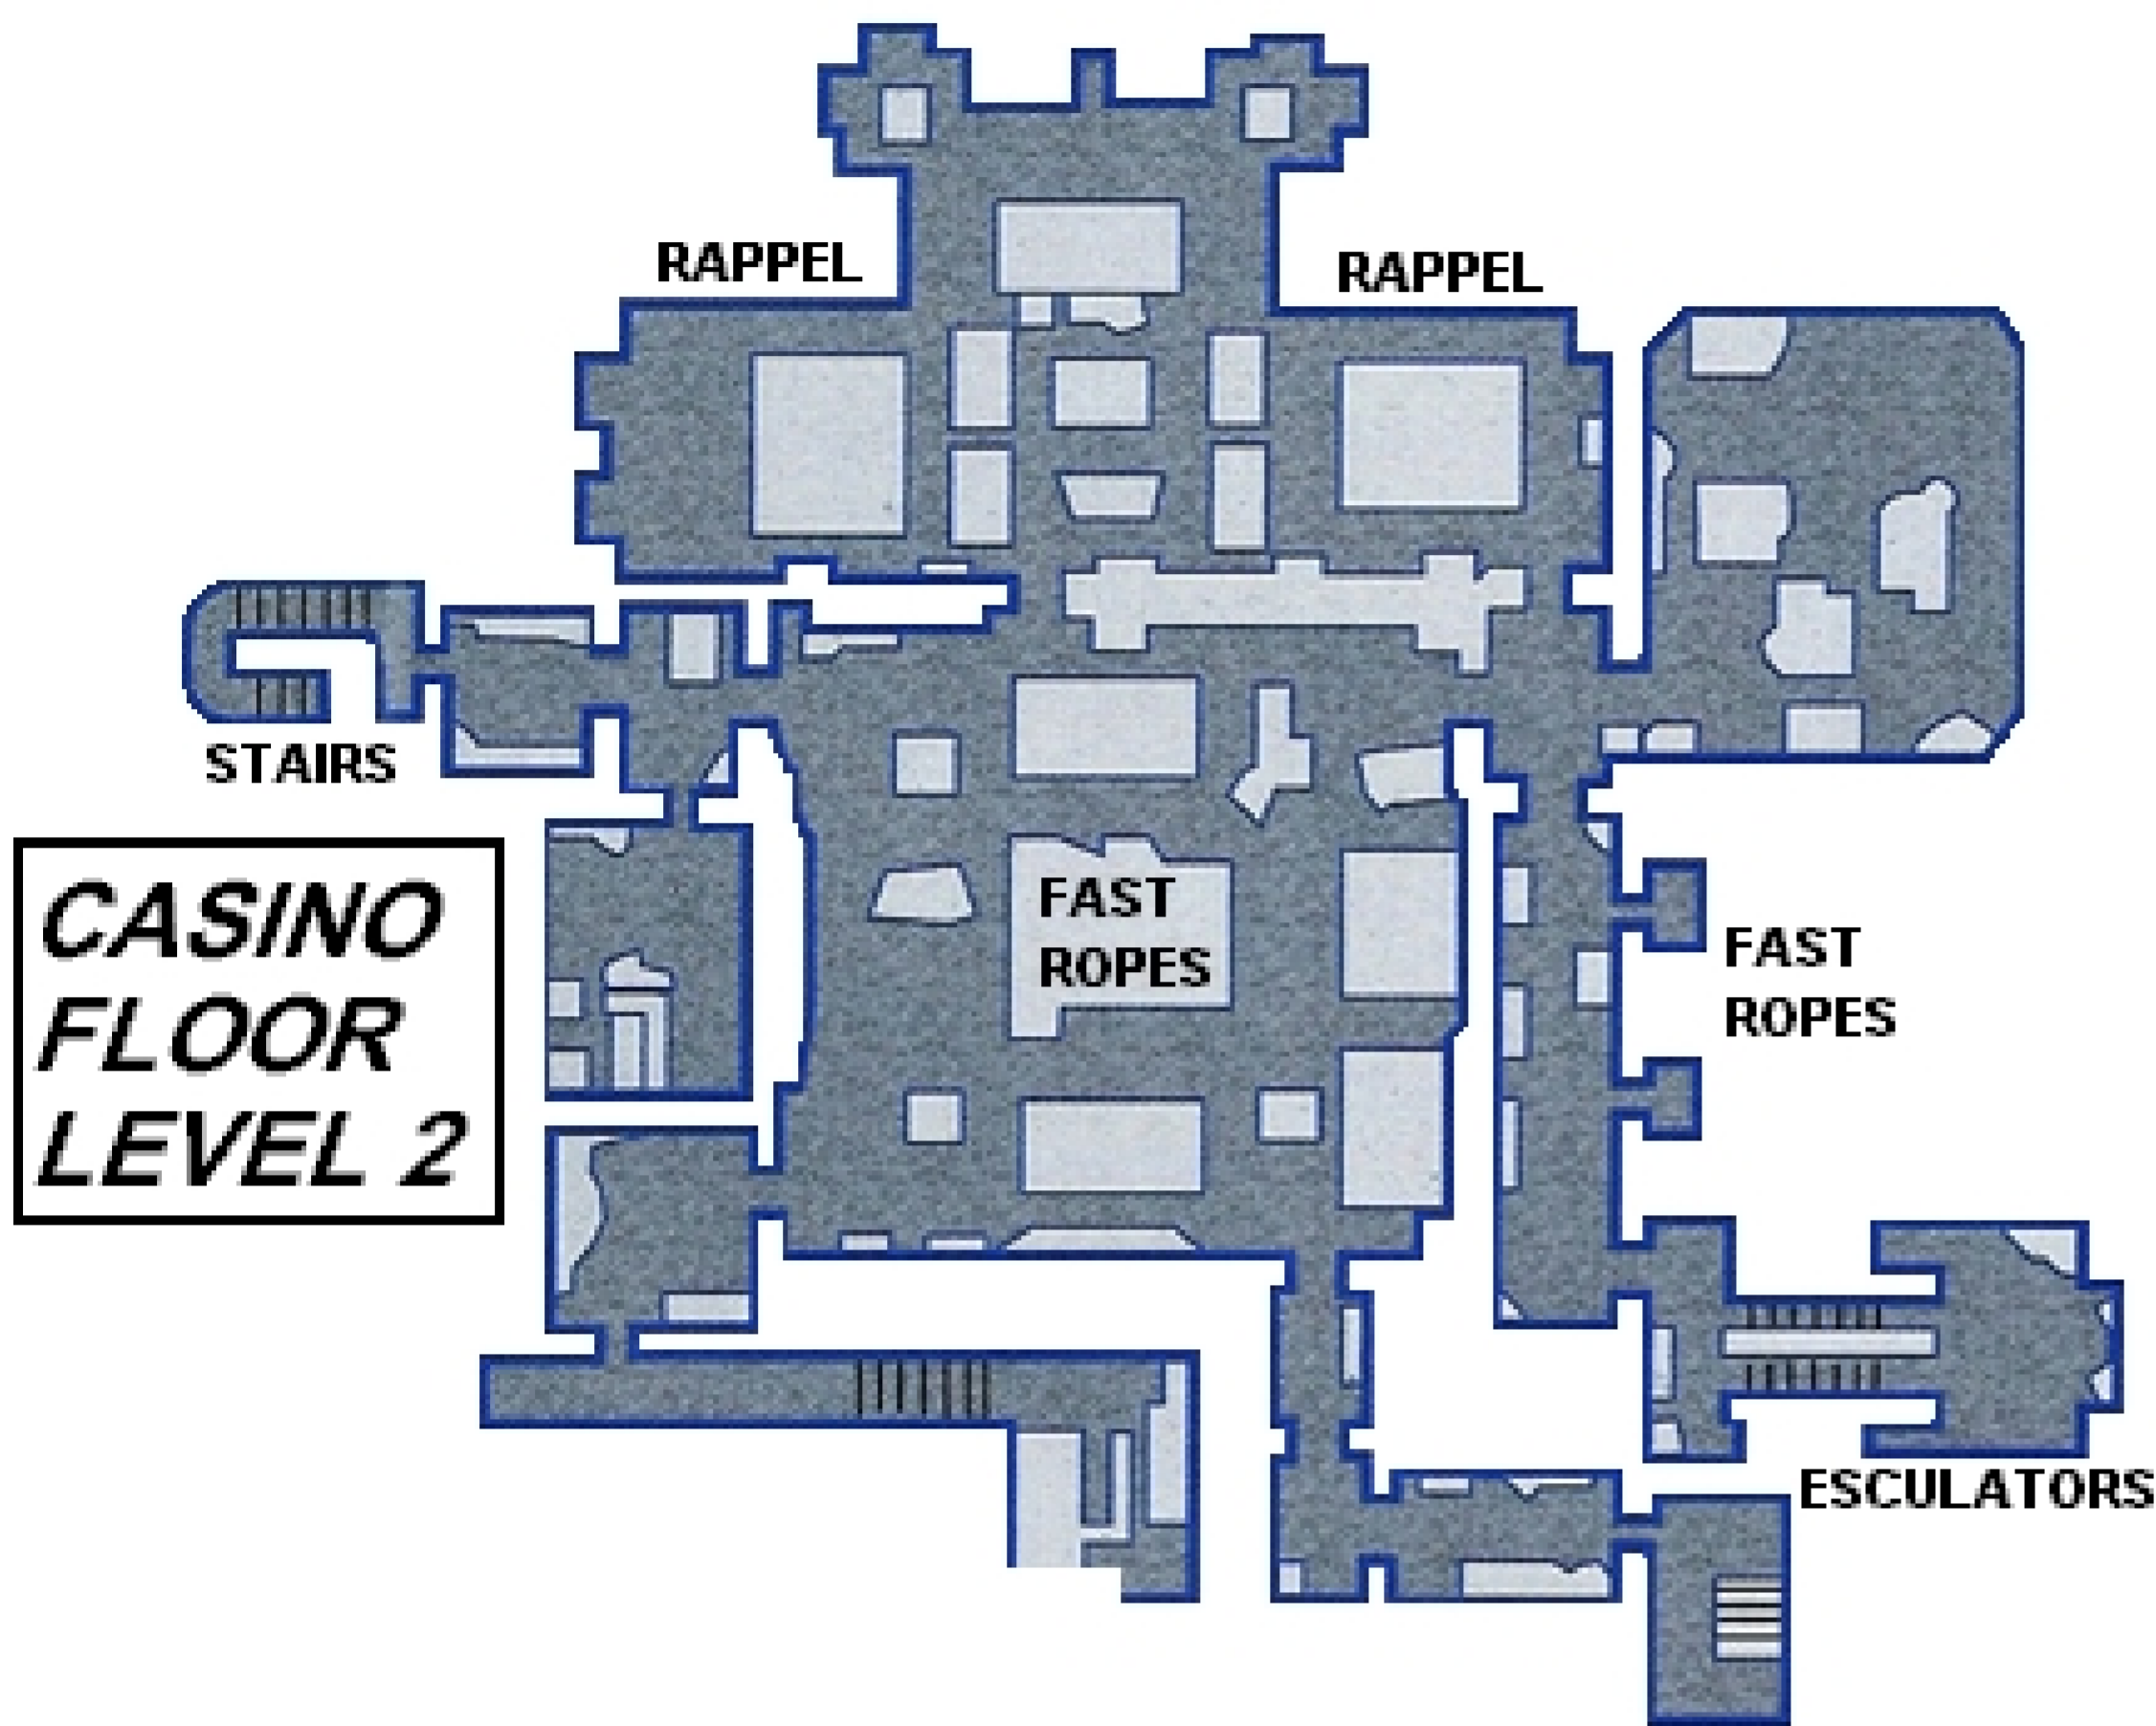

CALYPSO CASINO

CASINO FLOOR LEVEL 2

CASINO ROOF LEVEL 3

CASINO VAULT LEVEL 1

Calypso Casino

Since its opening last year, the Calypso Casino is the gambling casino of choice in the city of Las Vegas. The complex cost an estimated \$4 billion to build and furnish, making it the most expensive casino ever built in the city.

CASINO BASEMENT OFFICES

CASINO FLOOR

MAP TIPS

- Shoot through the skylight on the rooftop to pick off opponents on the casino floor. But don't fast rope through the skylight unless you're certain the floor below is clear of threats. At the very least, deploy smoke before sliding down. The rappel points on the north side of the roof or the stairwells are much safer.
- While in cover mode, use the third-person view to peer out the windows in the basement offices to stealthily monitor the movements of enemies.

CASINO ROOFTOP