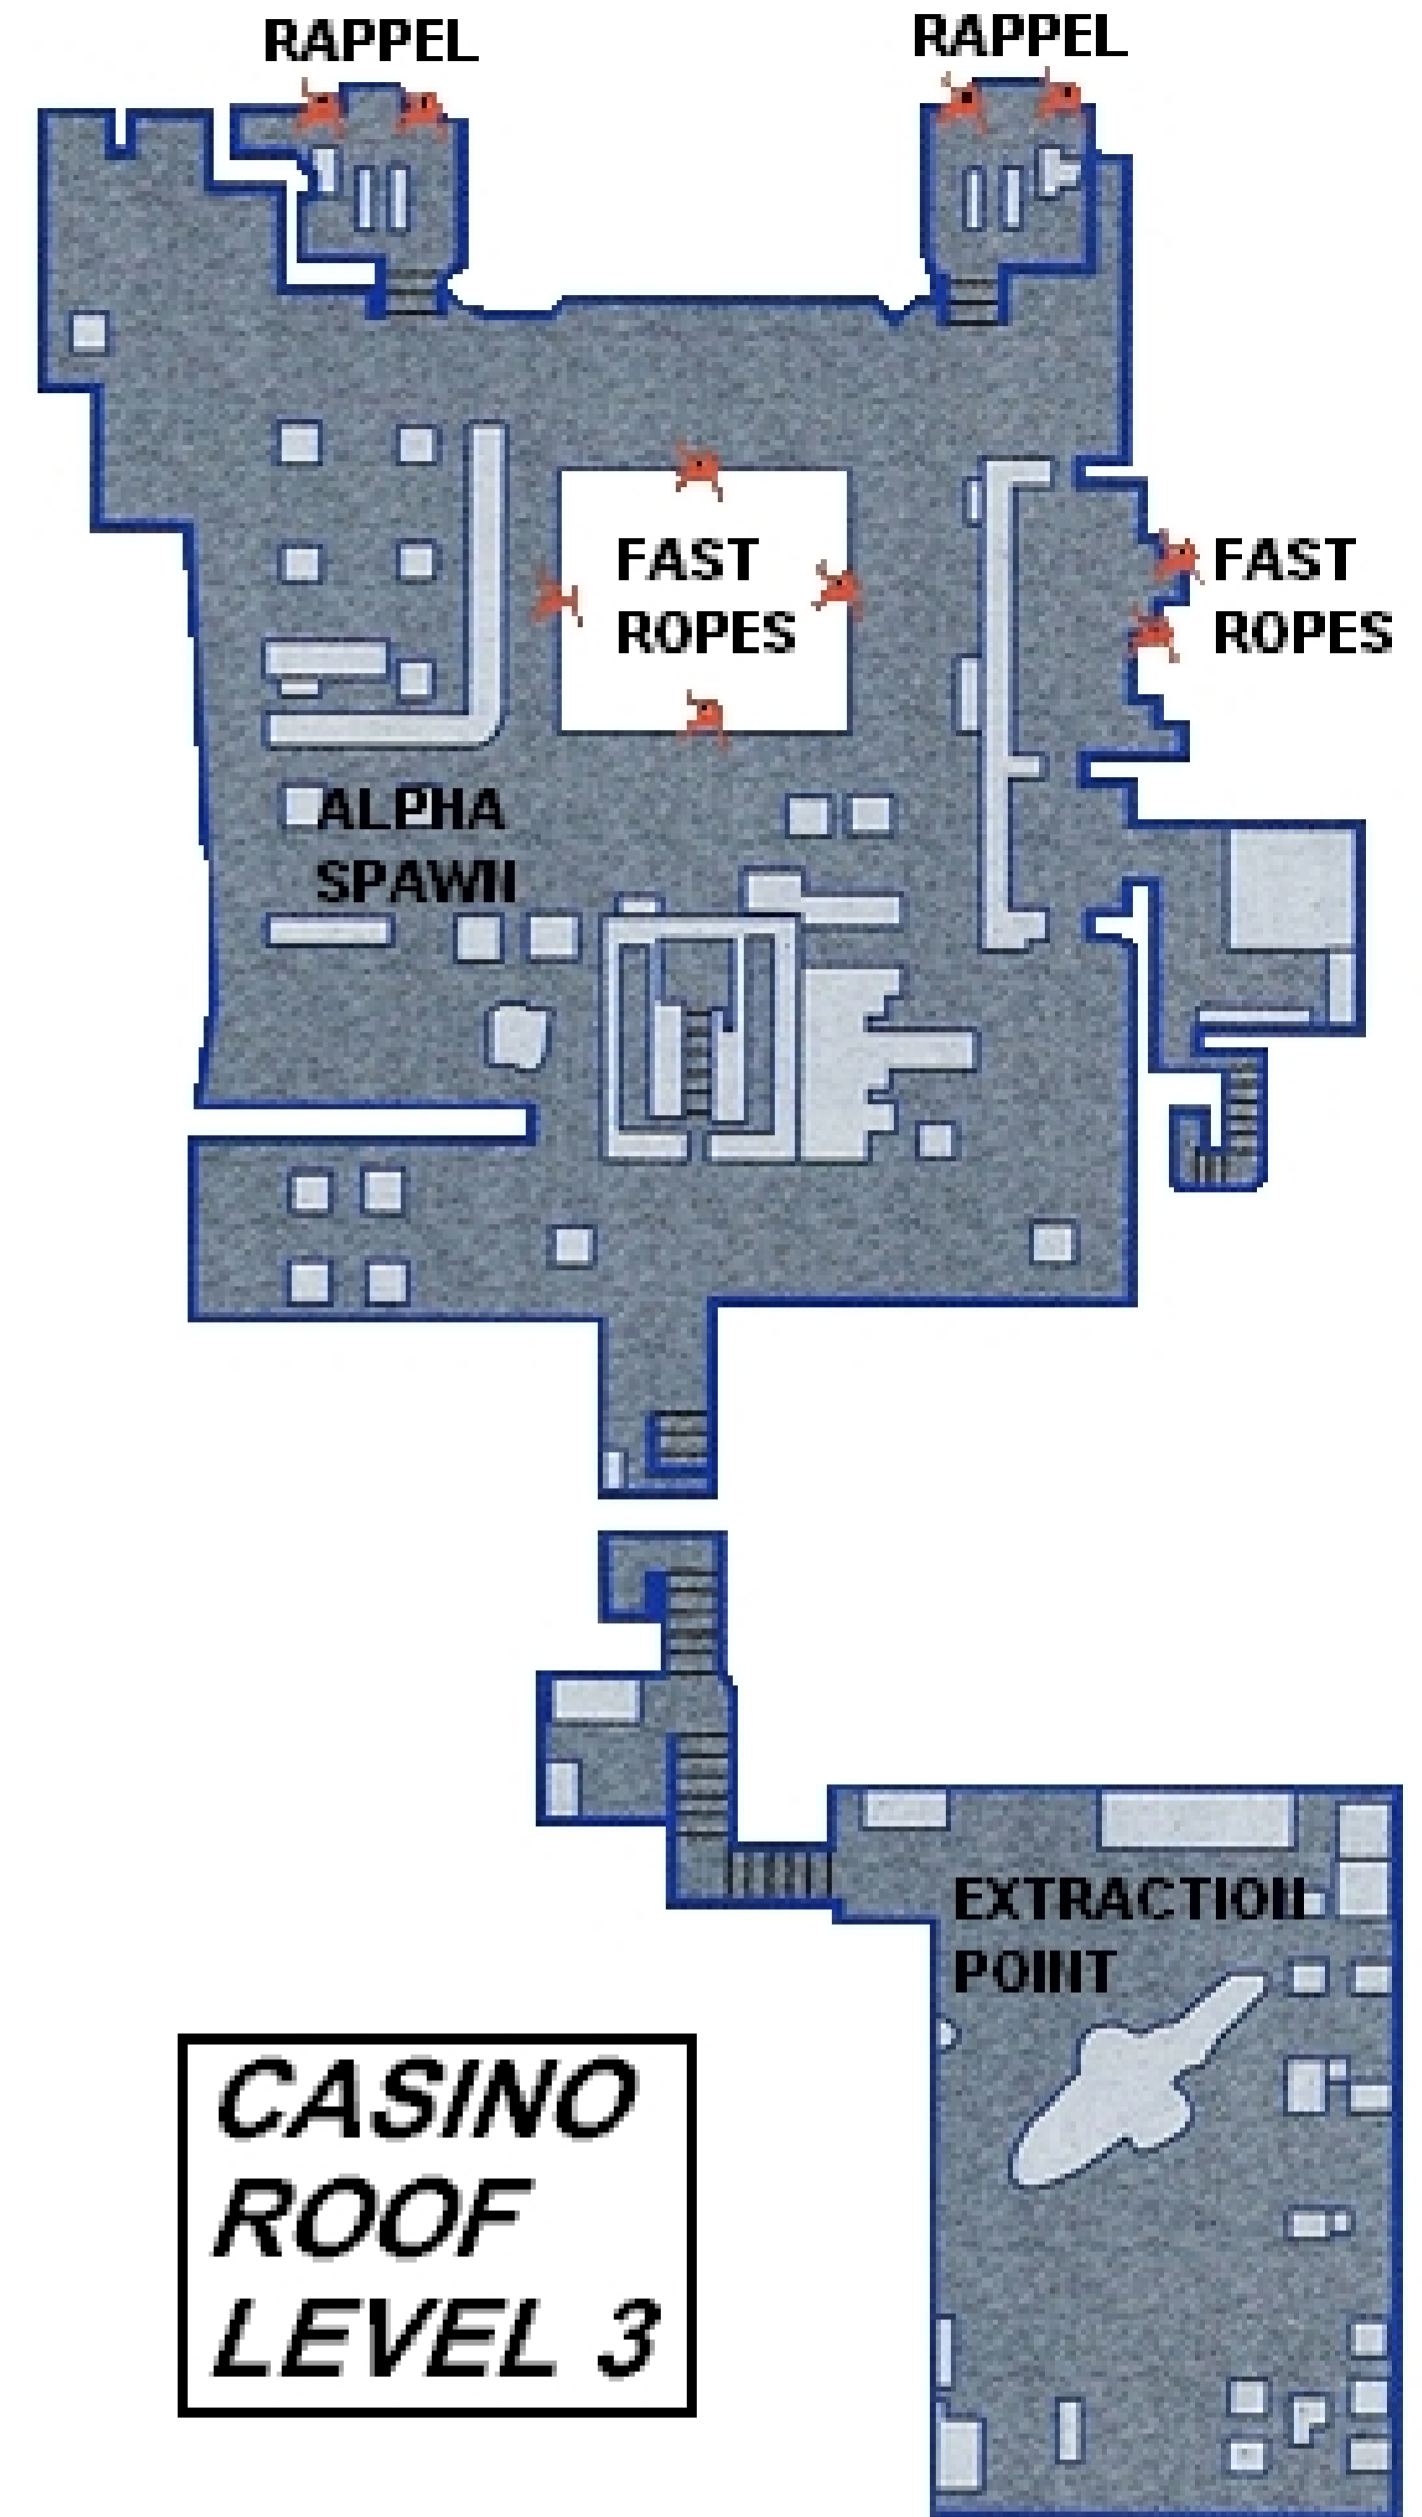

CALYPSO CASINO

CASINO FLOOR LEVEL 2

CASINO ROOF LEVEL 3

CASINO VAULT LEVEL 1

Calypso Casino

Since its opening last year, the Calypso Casino is the gambling casino of choice in the city of Las Vegas. The complex cost an estimated \$4 billion to build and furnish, making it the most expensive casino ever built in the city.

CASINO BASEMENT OFFICES

CASINO FLOOR

MAP TIPS

- Shoot through the skylight on the rooftop to pick off opponents on the casino floor. But don't fast rope through the skylight unless you're certain the floor below is clear of threats. At the very least, deploy smoke before sliding down. The rappel points on the north side of the roof or the stairwells are much safer.
- While in cover mode, use the third-person view to peer out the windows in the basement offices to stealthily monitor the movements of enemies.

CASINO ROOFTOP